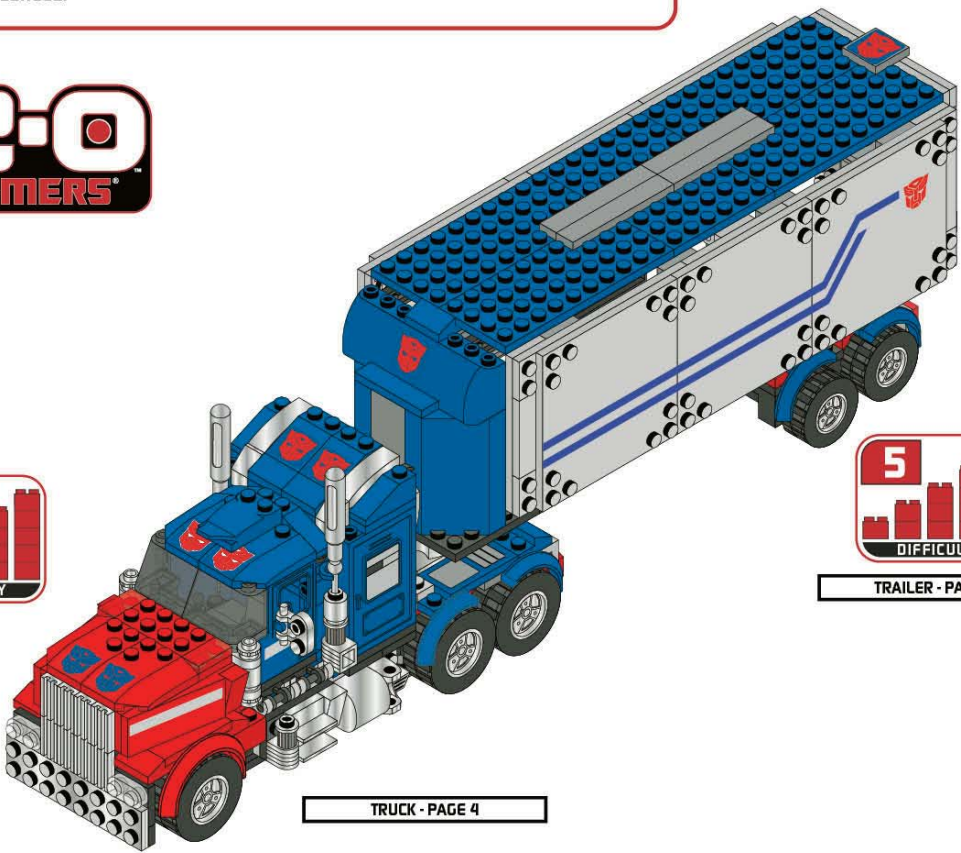

CREATE IT WITH KRE-O™ CONSTRUCTION SETS!

- Sort your blocks by color and size to make them easier to find.
- Build on a large, flat surface.

TRUCK - PAGE 4

OPTIMUS PRIME®