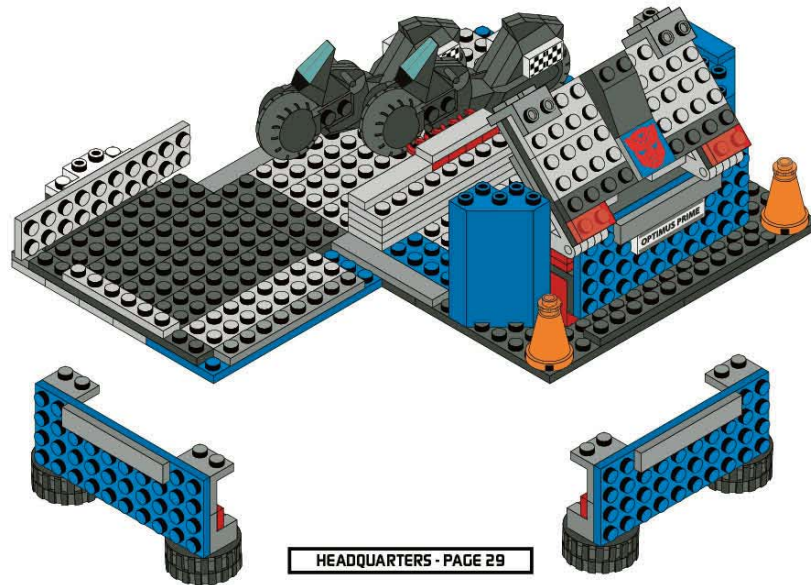

HEADQUARTERS - PAGE 29

KRE-O

TRANSFORMERS