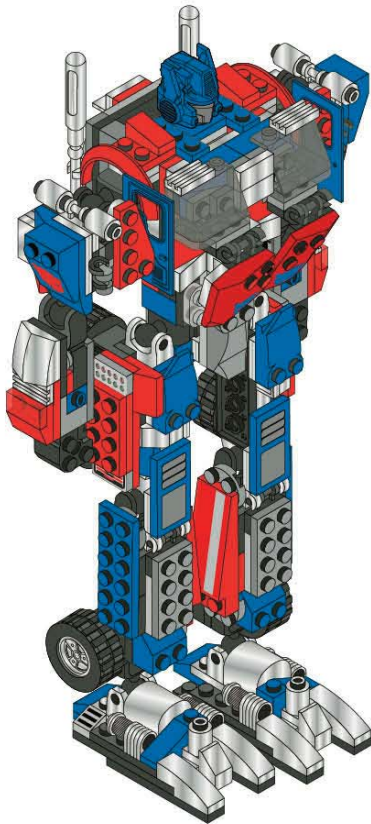

CREATE IT WITH KRE-O™ CONSTRUCTION SETS!

- Sort your blocks by color and size to make them easier to find.
- Build on a large, flat surface.

ROBOT - PAGE 3